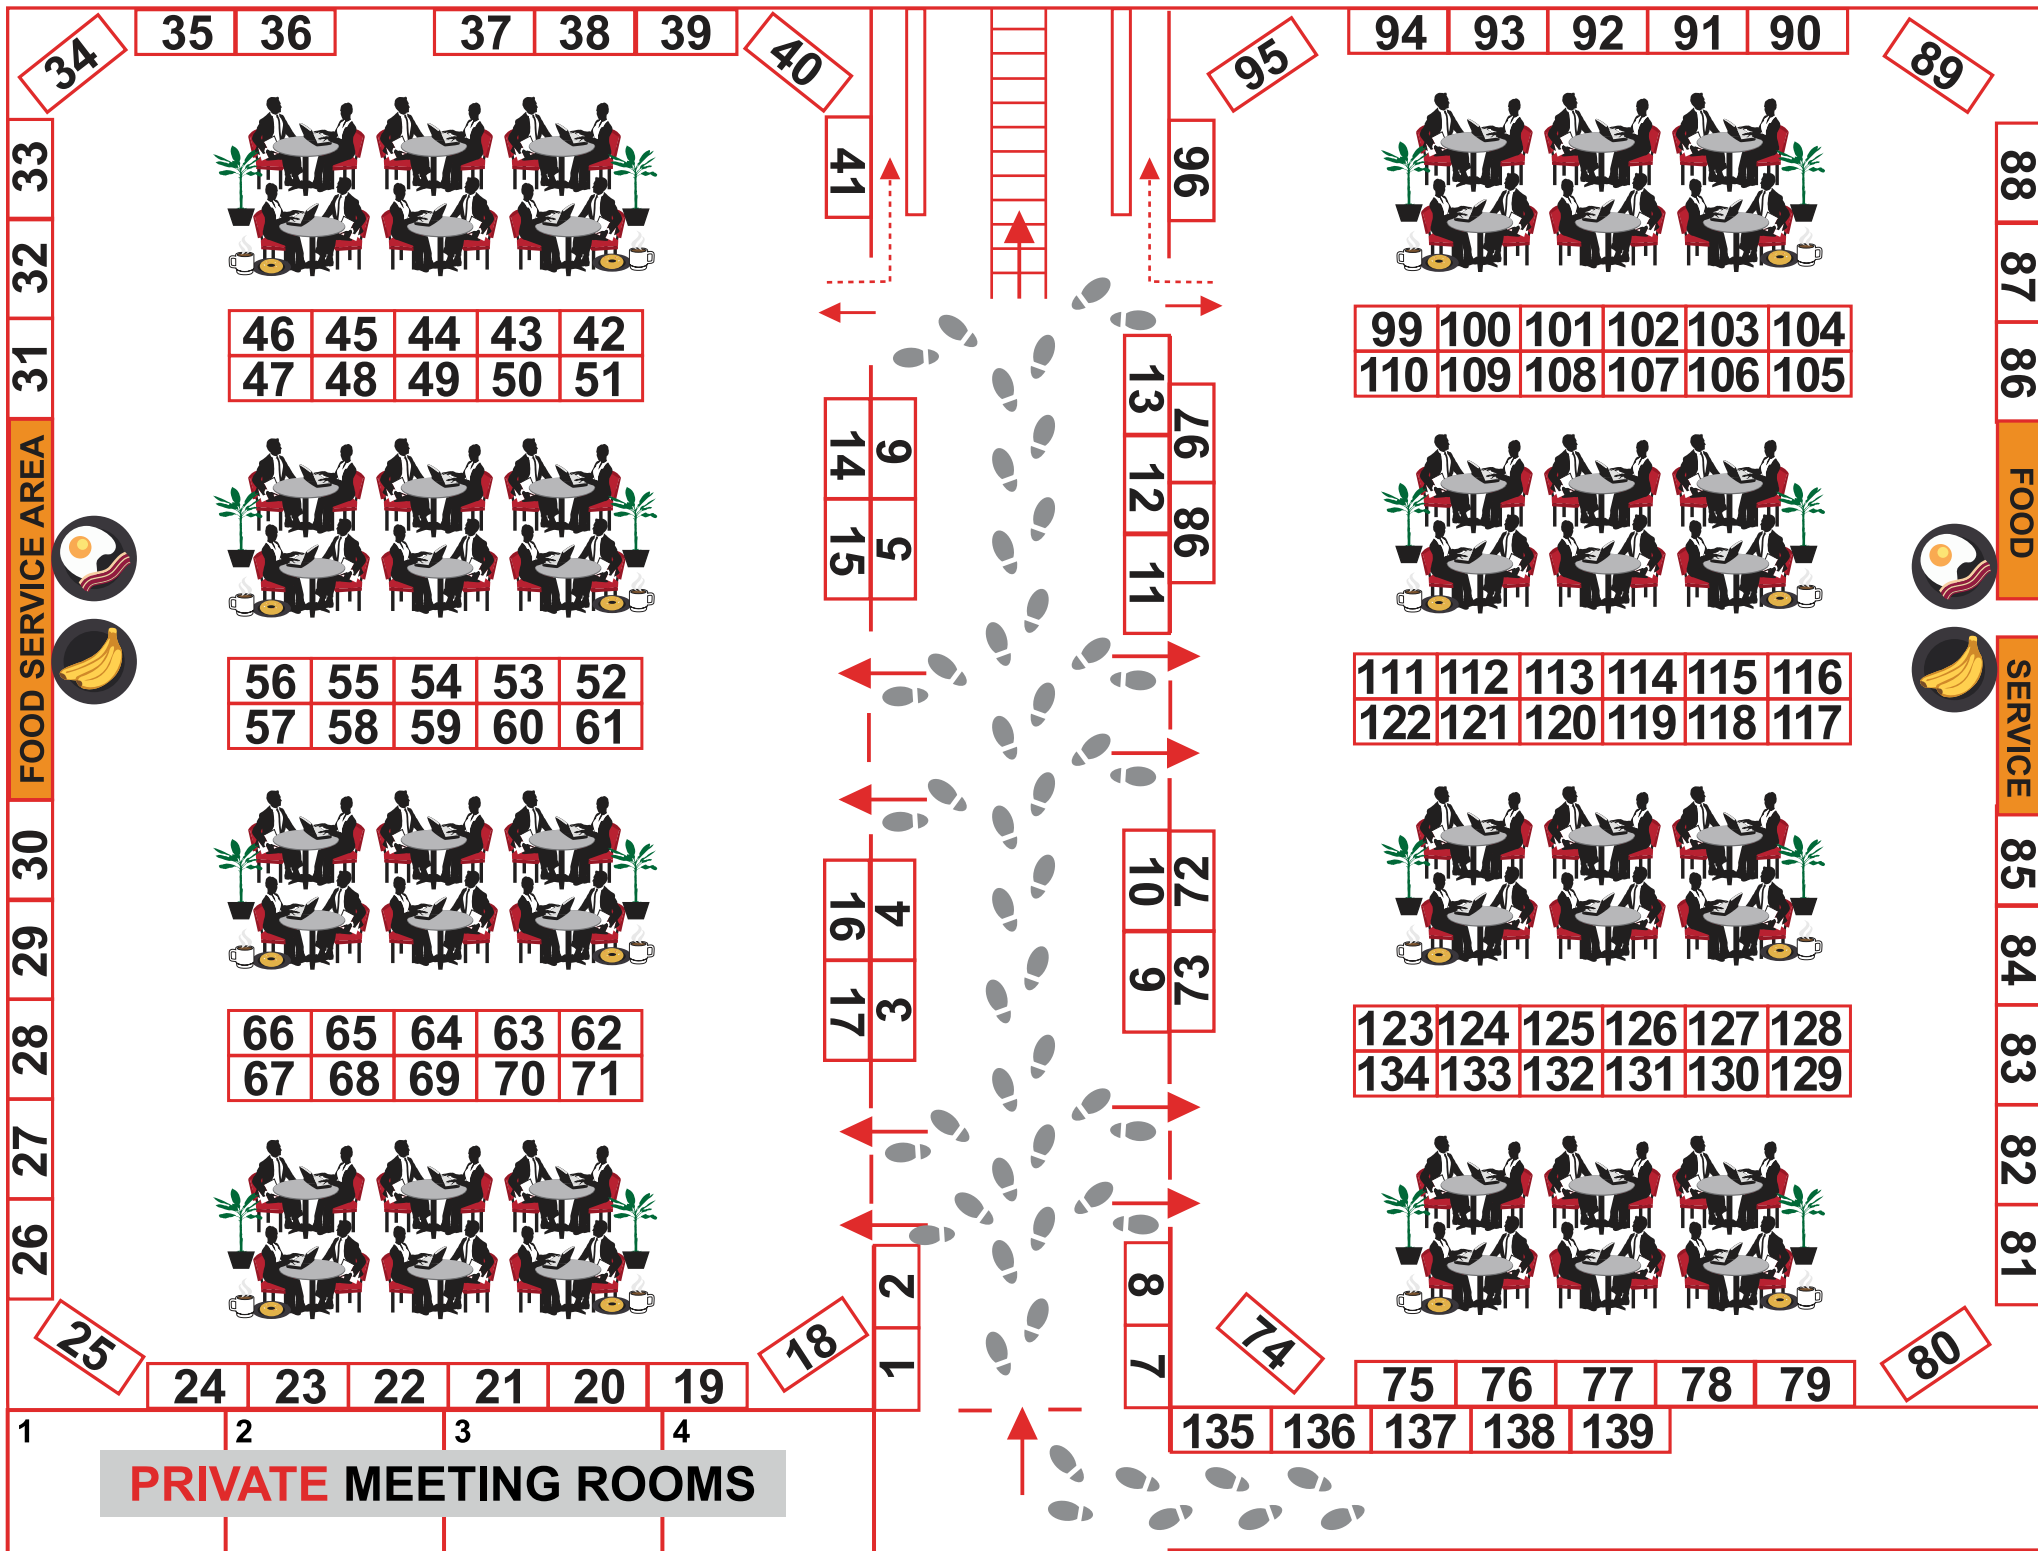

# 2017 FLOOR PLAN

## BEACH

**SETUP:** SUNDAY, SEPT. 17

12PM-10PM

**TEAR DOWN:** WEDNESDAY, SEPT. 20

5PM

2017 Pharmaceutical