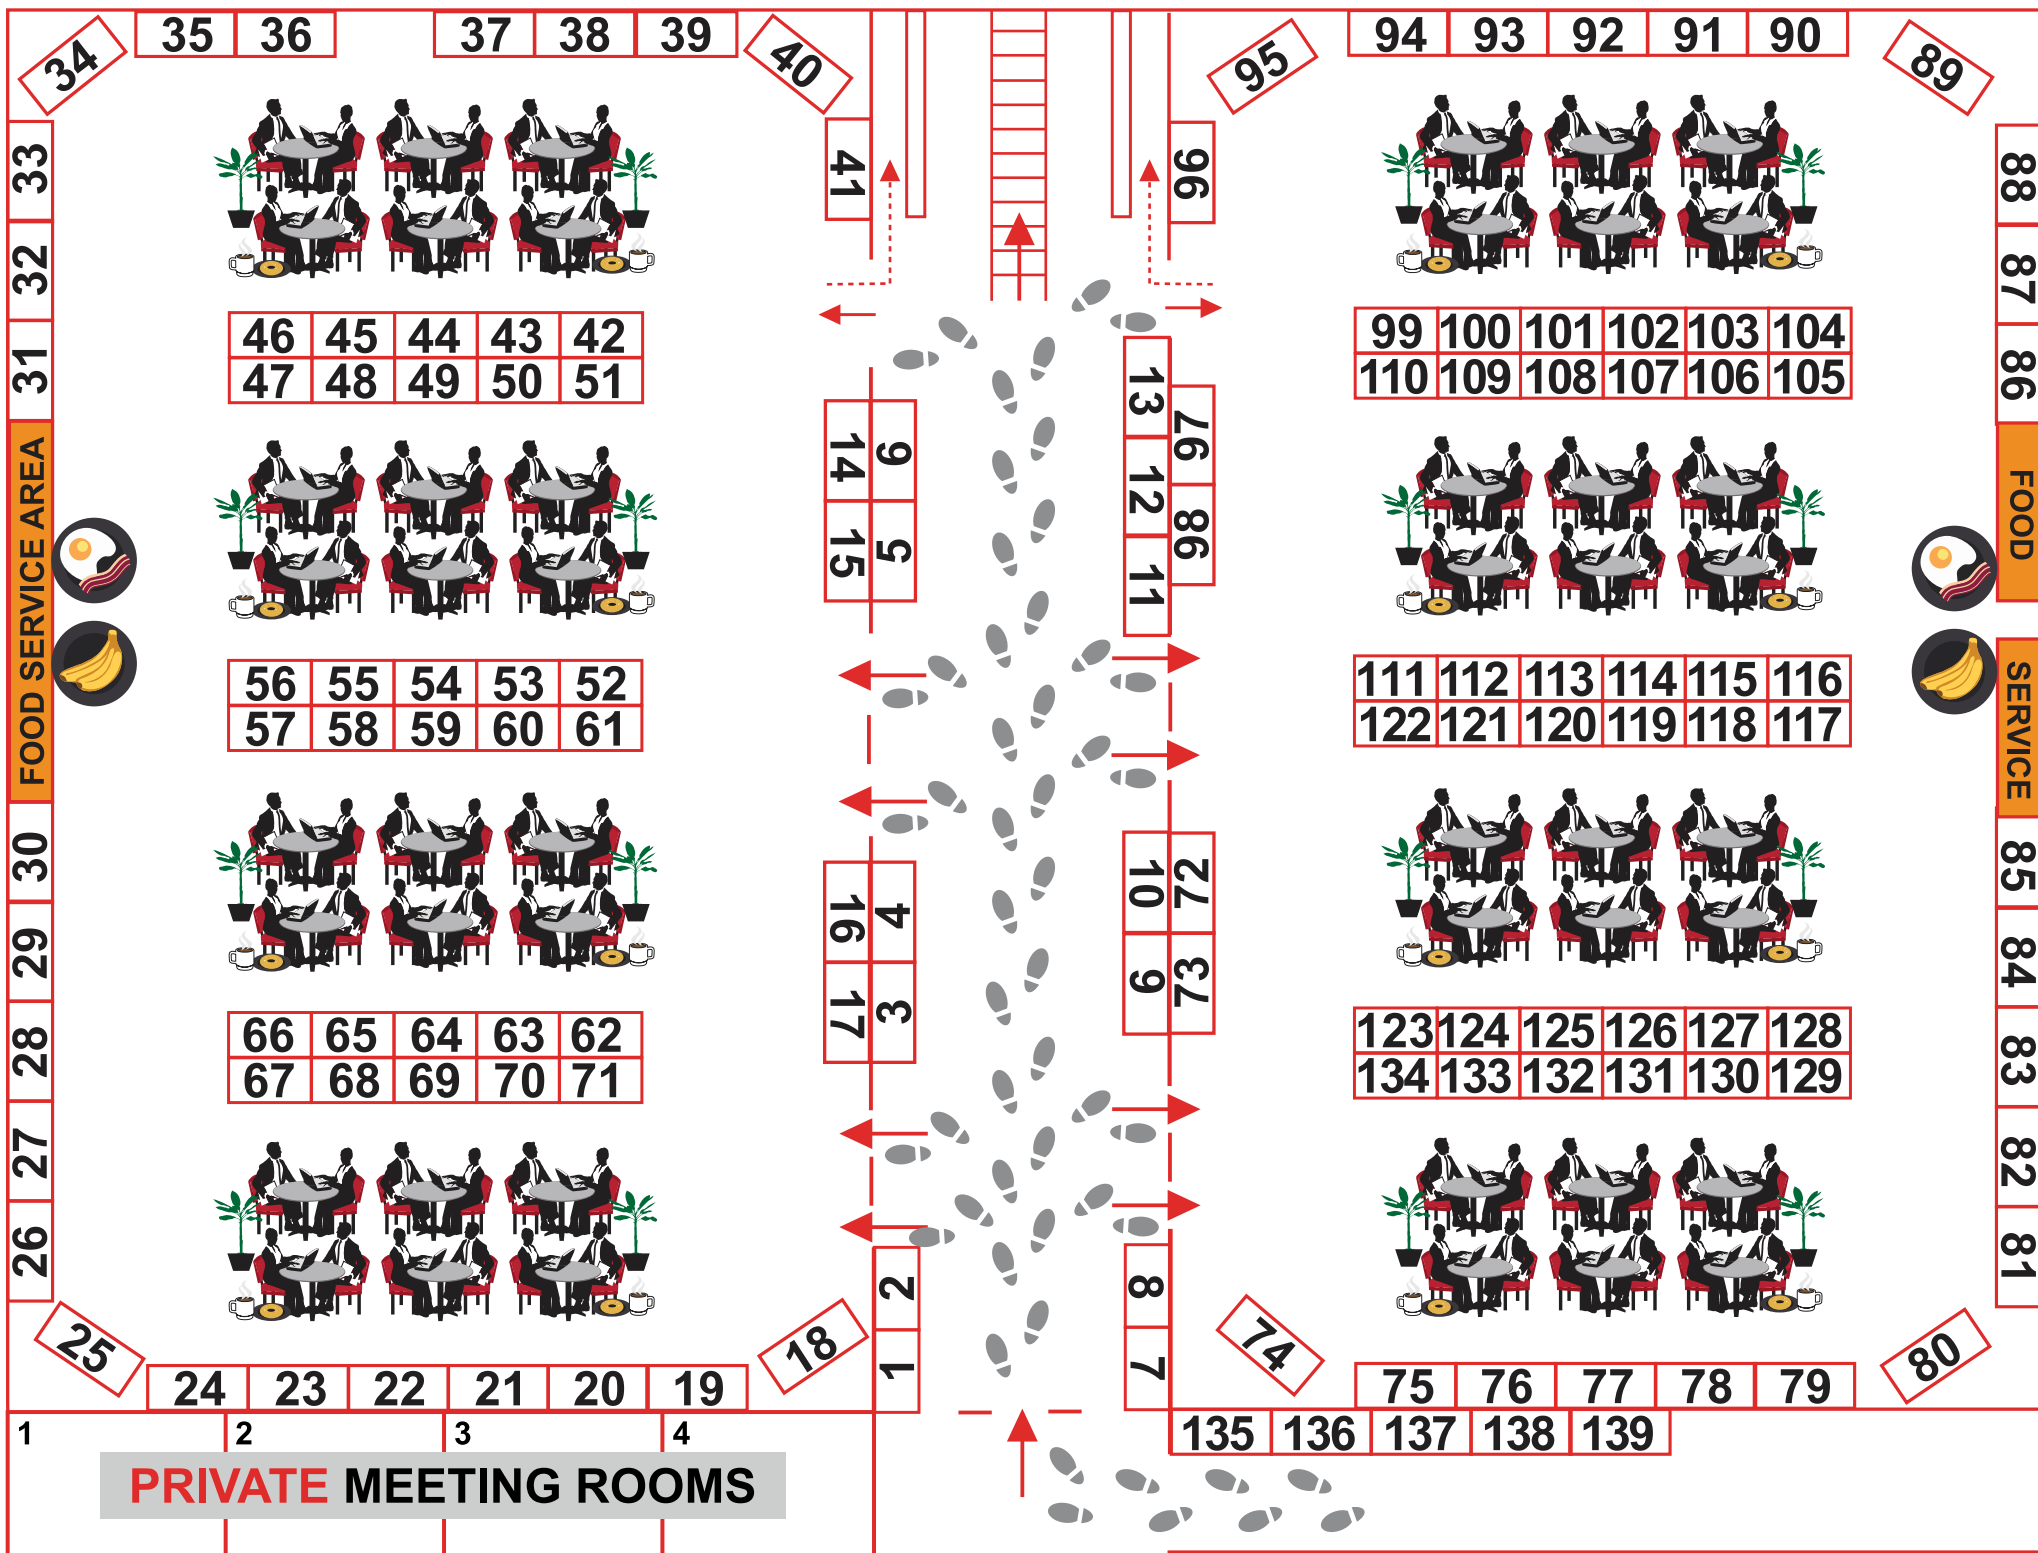

2017 FLOOR PLAN

BEACH

SETUP: SUNDAY, SEPT. 17

12PM-10PM

TEAR DOWN: WEDNESDAY, SEPT. 20

5PM

2017 Pharmaceutical

ChemOutsourcing

September 18-20 **Conference & Exhibition**