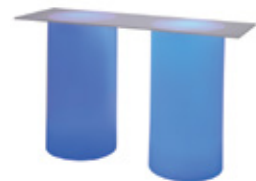

Cylinder Buffet Table 6'
22"Round x 42"H (cylinders)
72"W x 24"D (top)
Trade Show Price: $686.00